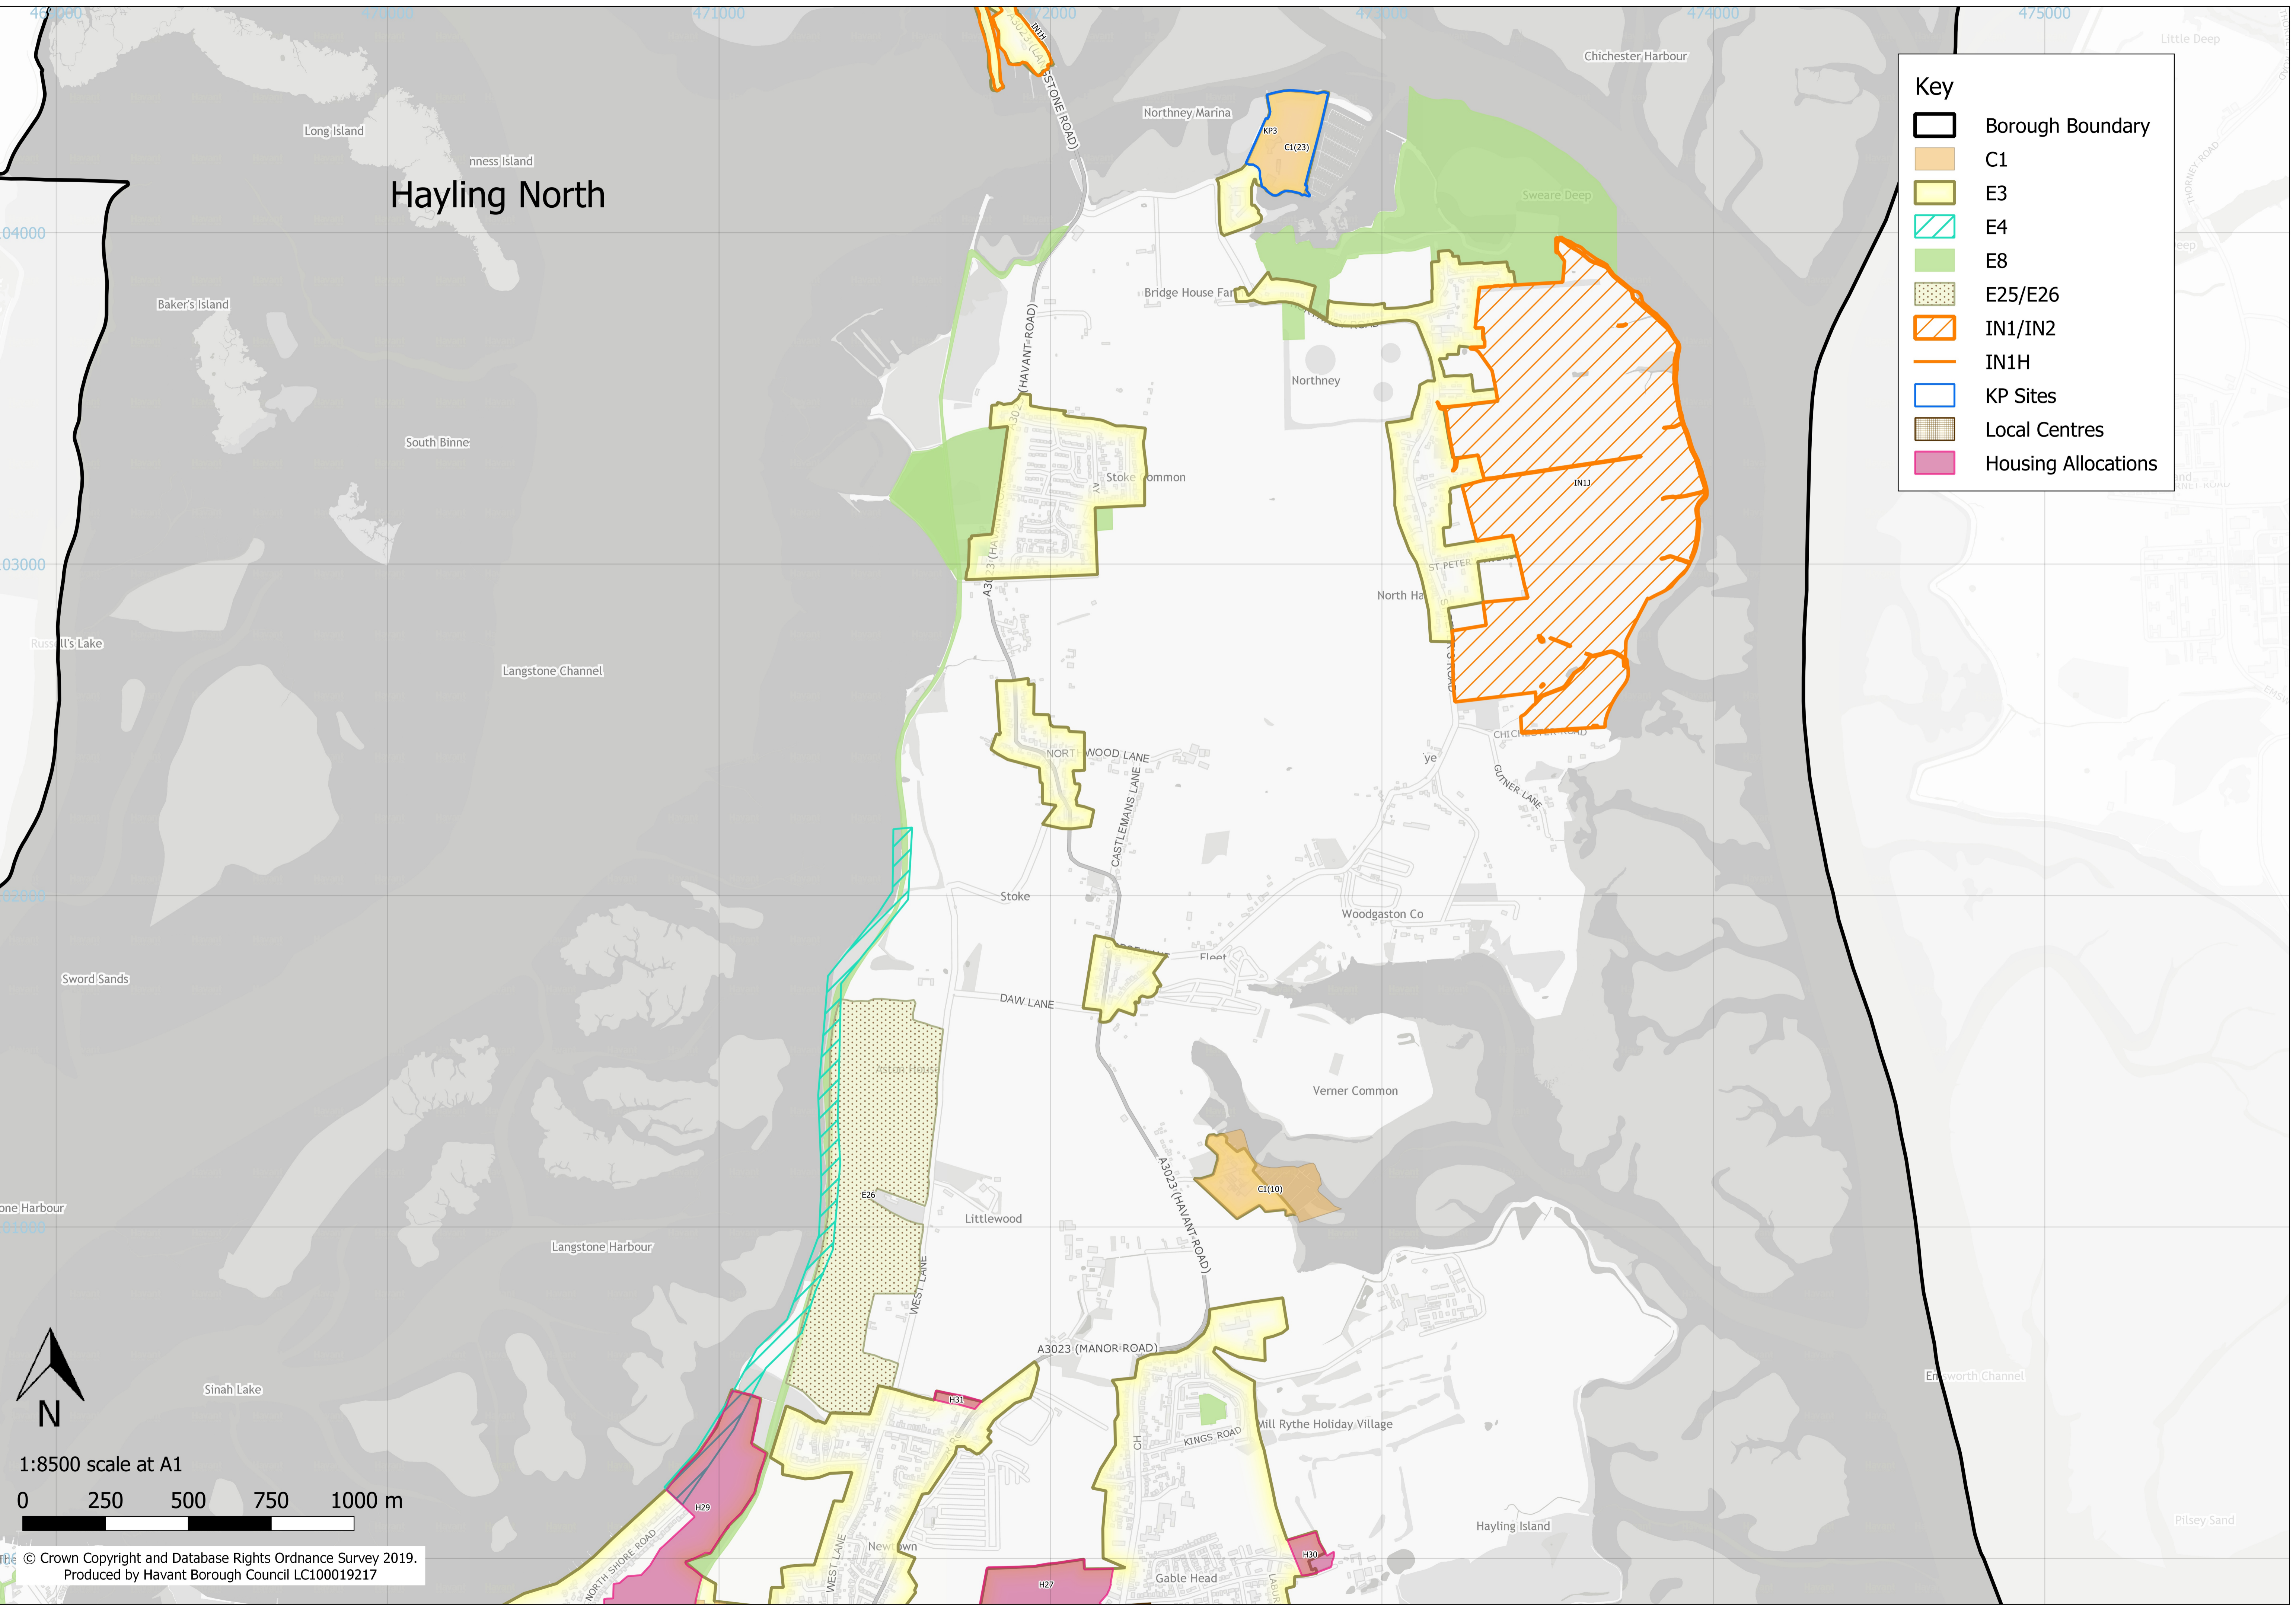

Hayling North

Key

- Borough Boundary
- C1
- E3
- E4
- E8
- E25/E26
- IN1/IN2
- IN1H
- KP Sites
- Local Centres
- Housing Allocations

1:8500 scale at A1

0 250 500 750 1000 m