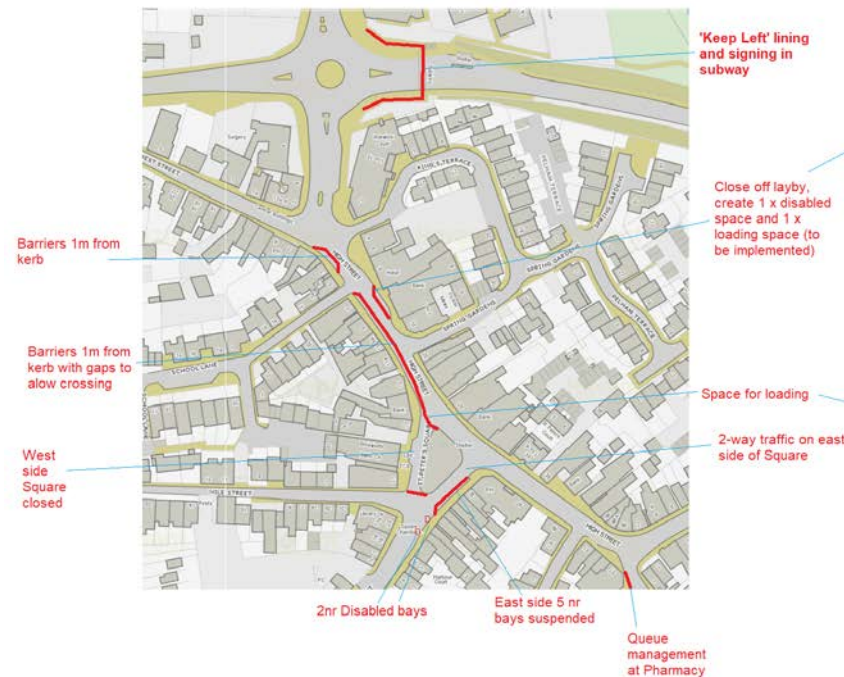

## Havant town centre social distancing measures

- North Street
- Market Parade, Havant
- South Street

Remove on street parking, creating space on road with barriers for pedestrians to social distance.

## Waterlooville town centre social distancing measures

- London Road South

Remove on street parking, creating space on road with barriers for pedestrians to social distance.

# Havant Borough Council social distancing and active travel measures

Emsworth village centre

- St Peter's Square
- North Street

Remove on street parking, creating space on road with barriers for pedestrians to social distance.

Close off entrance and exit on the west side of St Peter's Square

Current layout at 23rd June