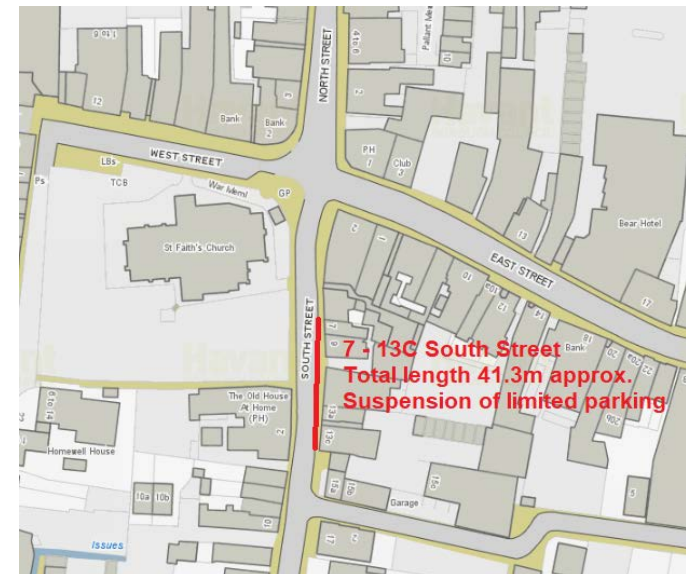

## Havant town centre social distancing measures

- North Street
- Market Parade, Havant
- South Street

Remove on street parking, creating space on road with barriers for pedestrians to social distance.

## Waterlooville town centre social distancing measures

- London Road South

Remove on street parking, creating space on road with barriers for pedestrians to social distance.

Close off entrance and exit on the west side of St Peter's Square

Current layout at 23rd June