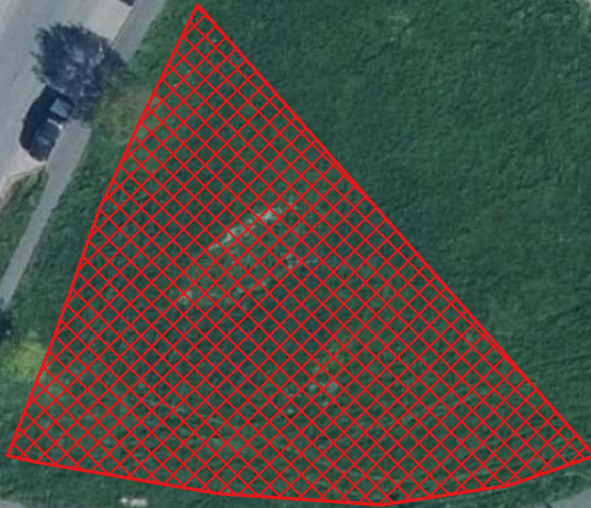

# Plaitford Grove

**Maintain min 3m cut strip  
around uncut triangle**

**Full cut mid/late April**

**Next cut mid/late August**

0 10 20 m

**Havant**  
BOROUGH COUNCIL