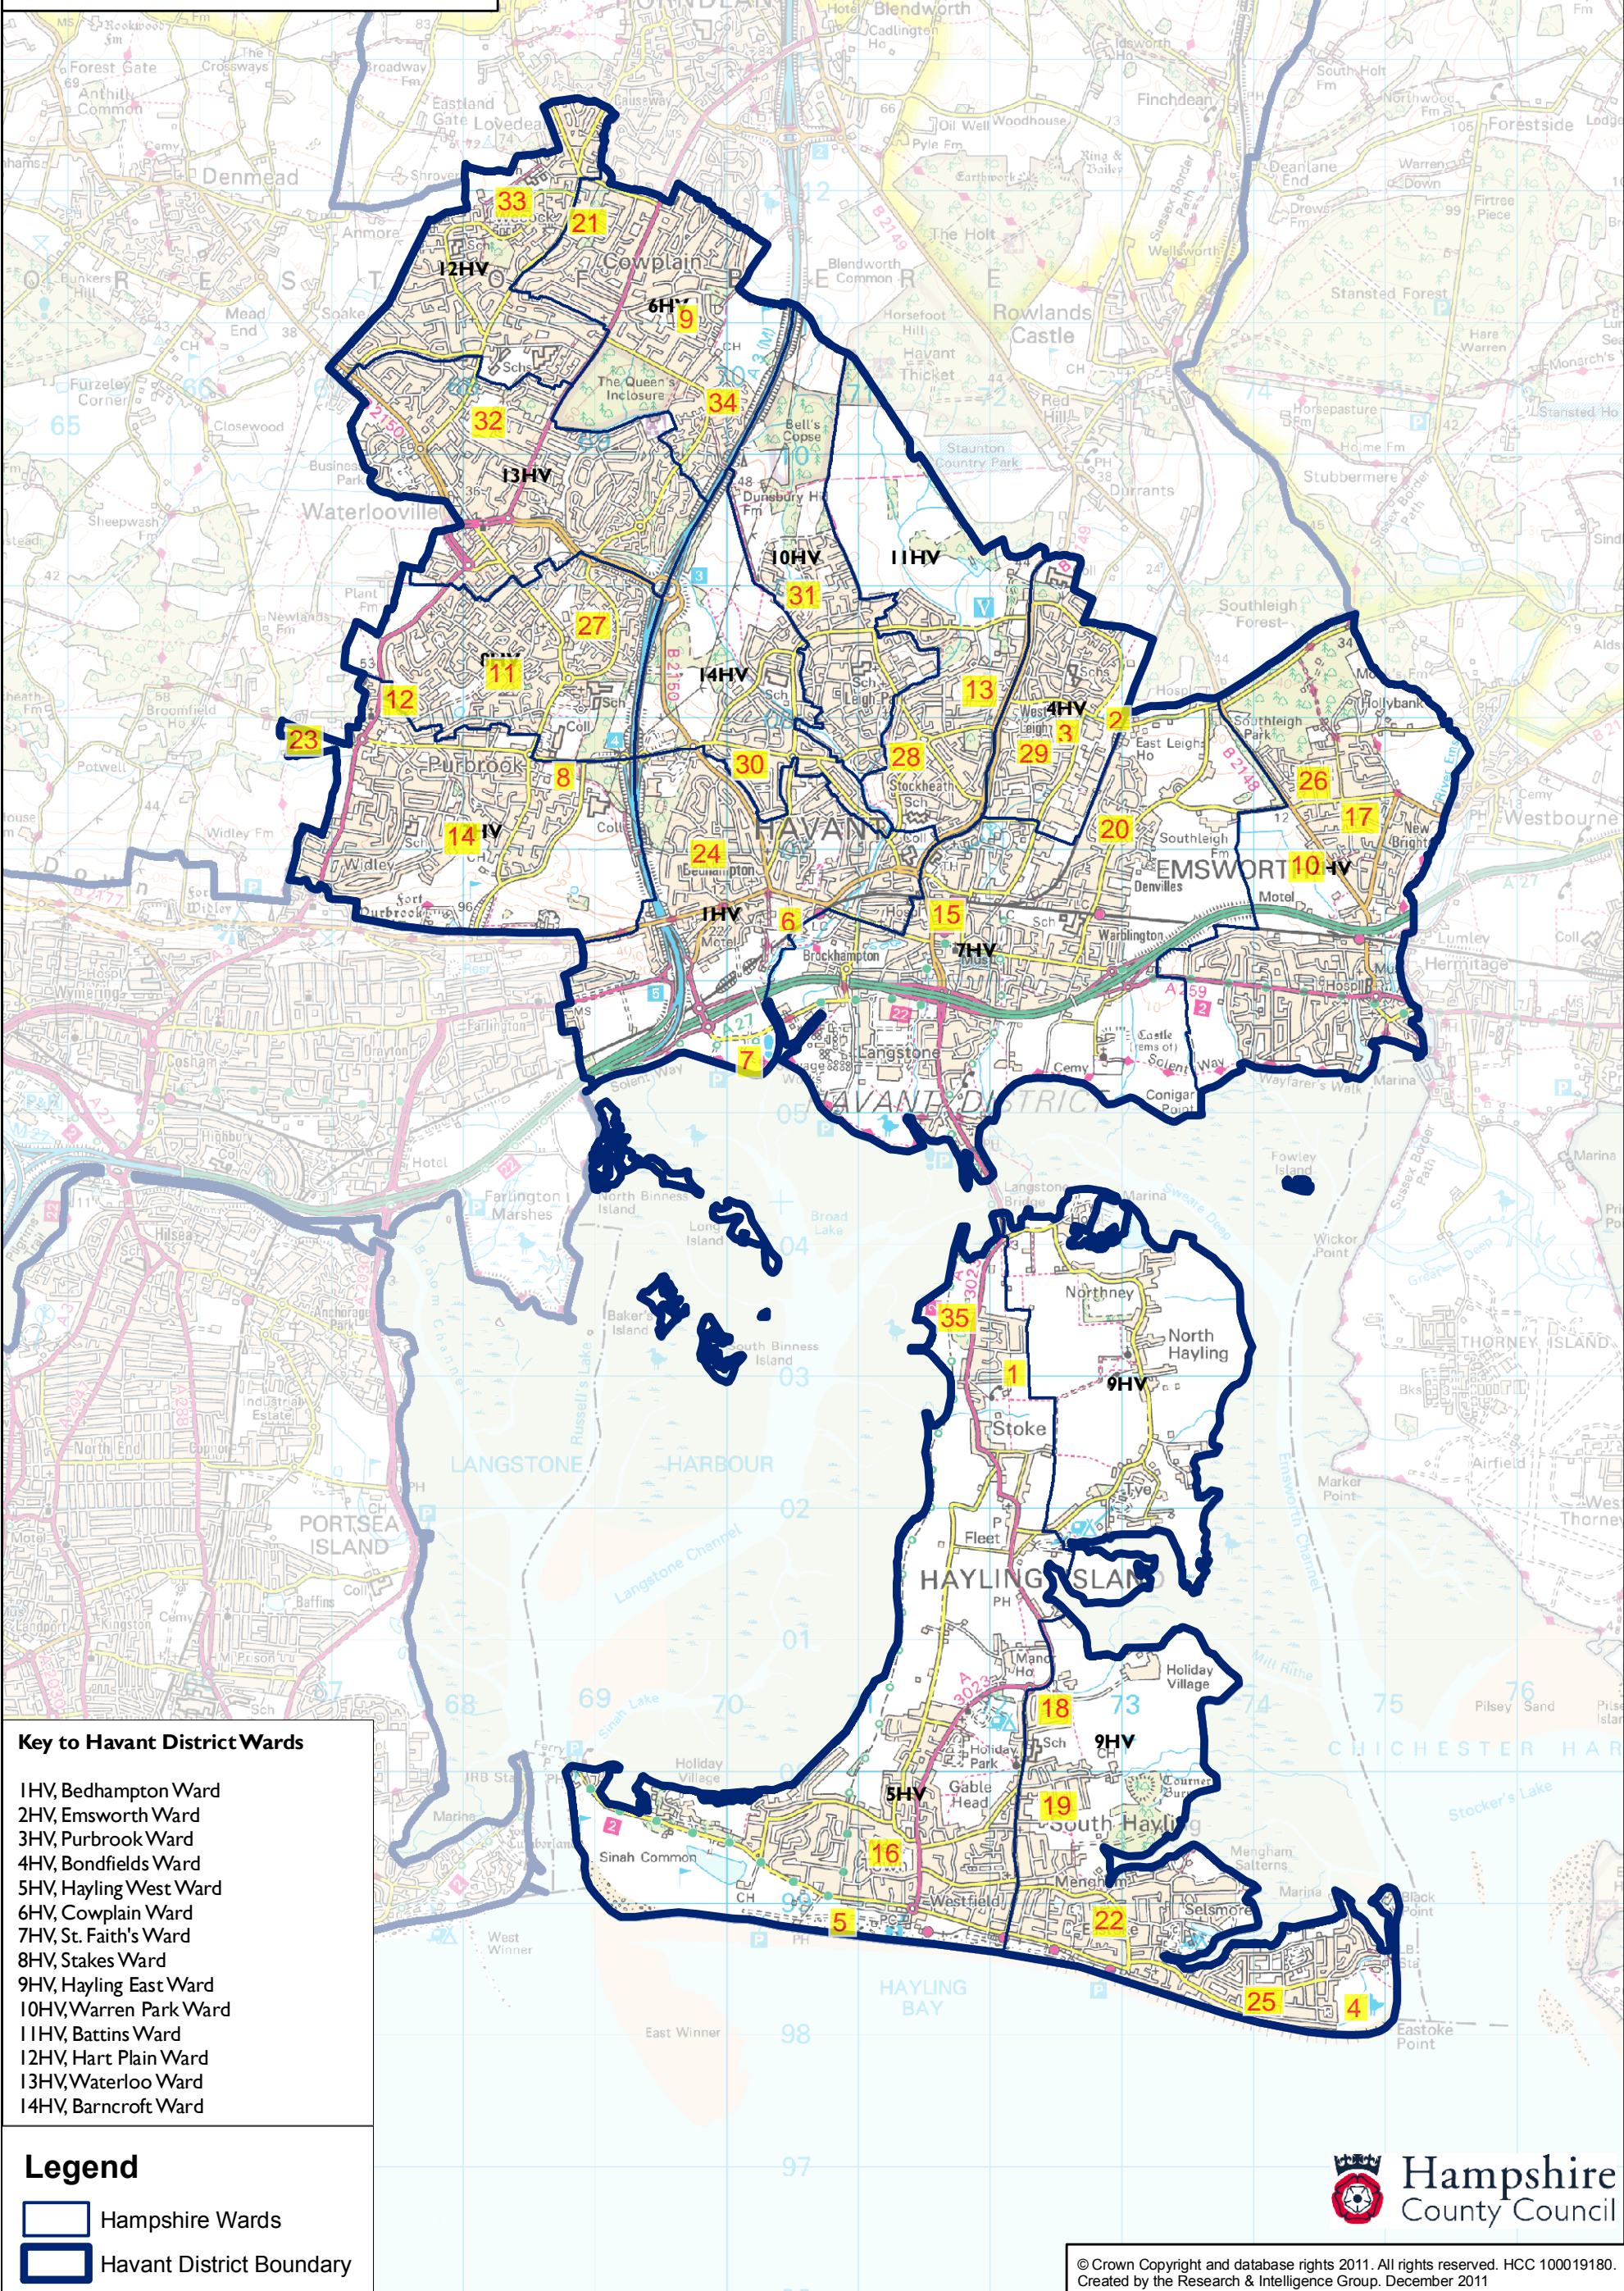

Havant Ward Boundaries

Key to Havant District Wards

- 1HV, Bedhampton Ward
- 2HV, Emsworth Ward
- 3HV, Purbrook Ward
- 4HV, Bondfields Ward
- 5HV, Hayling West Ward
- 6HV, Cowplain Ward
- 7HV, St. Faith's Ward
- 8HV, Stakes Ward
- 9HV, Hayling East Ward
- 10HV, Warren Park Ward
- 11HV, Battins Ward
- 12HV, Hart Plain Ward
- 13HV, Waterloo Ward
- 14HV, Barncroft Ward

Legend

- Hampshire Wards
- Havant District Boundary